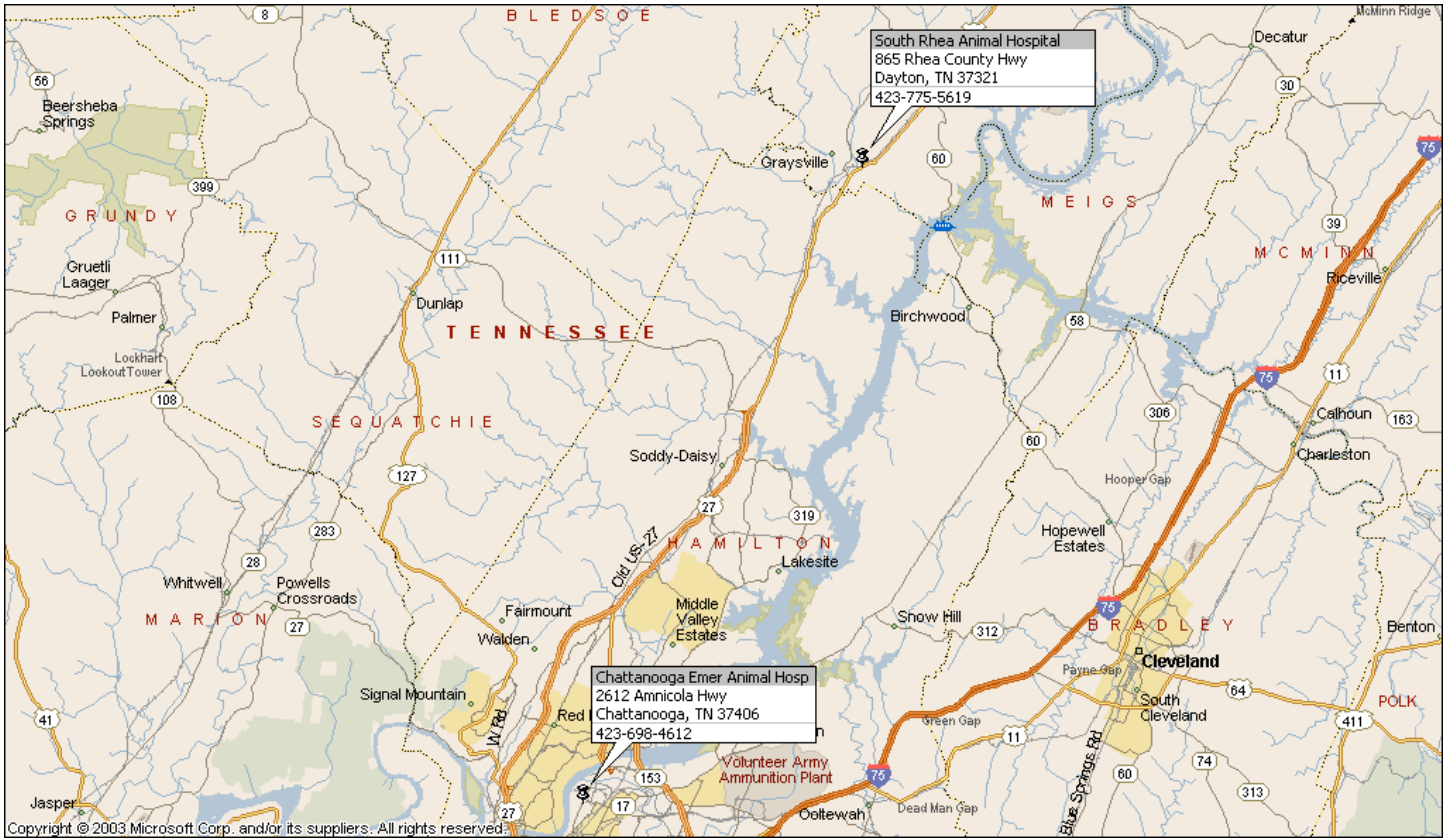

**South Rhea Animal Hospital - 865 Rhea County Highway, Dayton, TN 37321 - 423-775-5619**

Dr. Jeffrey Nix - Dr. Sherle Thompson <http://www.southernrhea.com/> [srah@southernrhea.com](mailto:srah@southernrhea.com) General Vet Practice, Orthopedics, OFA - Hours of Operation - M -Thurs 7 a.m.-7 p.m., Fri - 7 a.m.-5:30 p.m. Sat - 8 a.m. -1 p.m. 4 miles south of Dayton, TN on Hwy 27 - Referral person - Lisa Asbury - GDCA Member Closest Emergency Vet - Chattanooga Emergency Animal Hospital at (423) 698-4612 - 2612 Amnicola Hwy, Chattanooga, TN