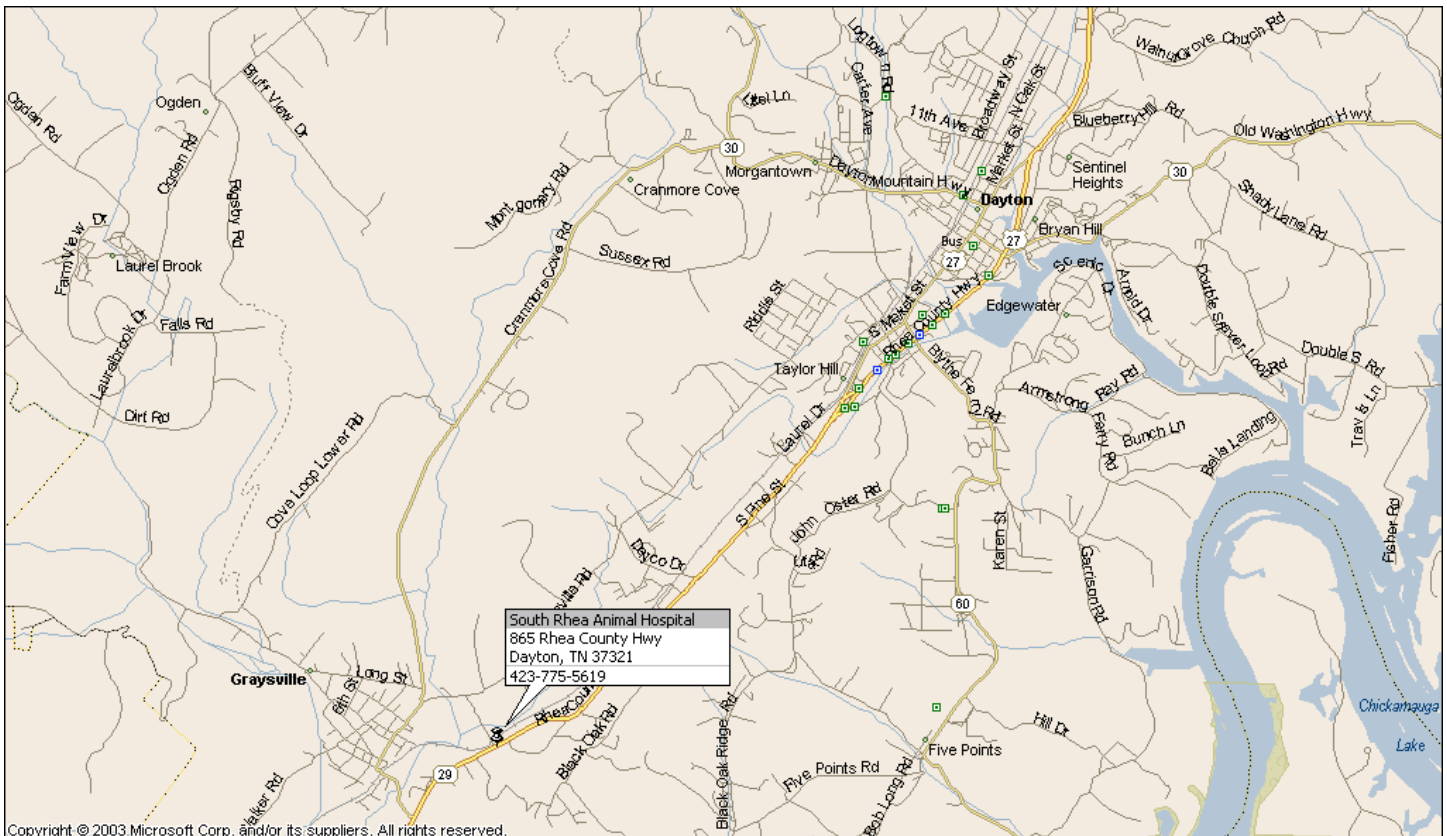

**South Rhea Animal Hospital - 865 Rhea County Highway, Dayton, TN 37321 - 423-775-5619**

Dr. Jeffrey Nix - Dr. Sherle Thompson <http://www.southernrhea.com/> [srah@southernrhea.com](mailto:srah@southernrhea.com) General Vet Practice, Orthopedics, OFA - Hours of Operation - M -Thurs 7 a.m.-7 p.m., Fri - 7 a.m.-5:30 p.m. Sat - 8 a.m. -1 p.m. 4 miles south of Dayton, TN on Hwy 27 - Referral person - Lisa Asbury - GDCA Member Closest Emergency Vet - Chattanooga Emergency Animal Hospital at (423) 698-4612 - 2612 Amnicola Hwy, Chattanooga, TN

**Chattanooga Emergency Animal Hospital - 2612 Amnicola Hwy - Chattanooga, TN 37406 423-698-4612**