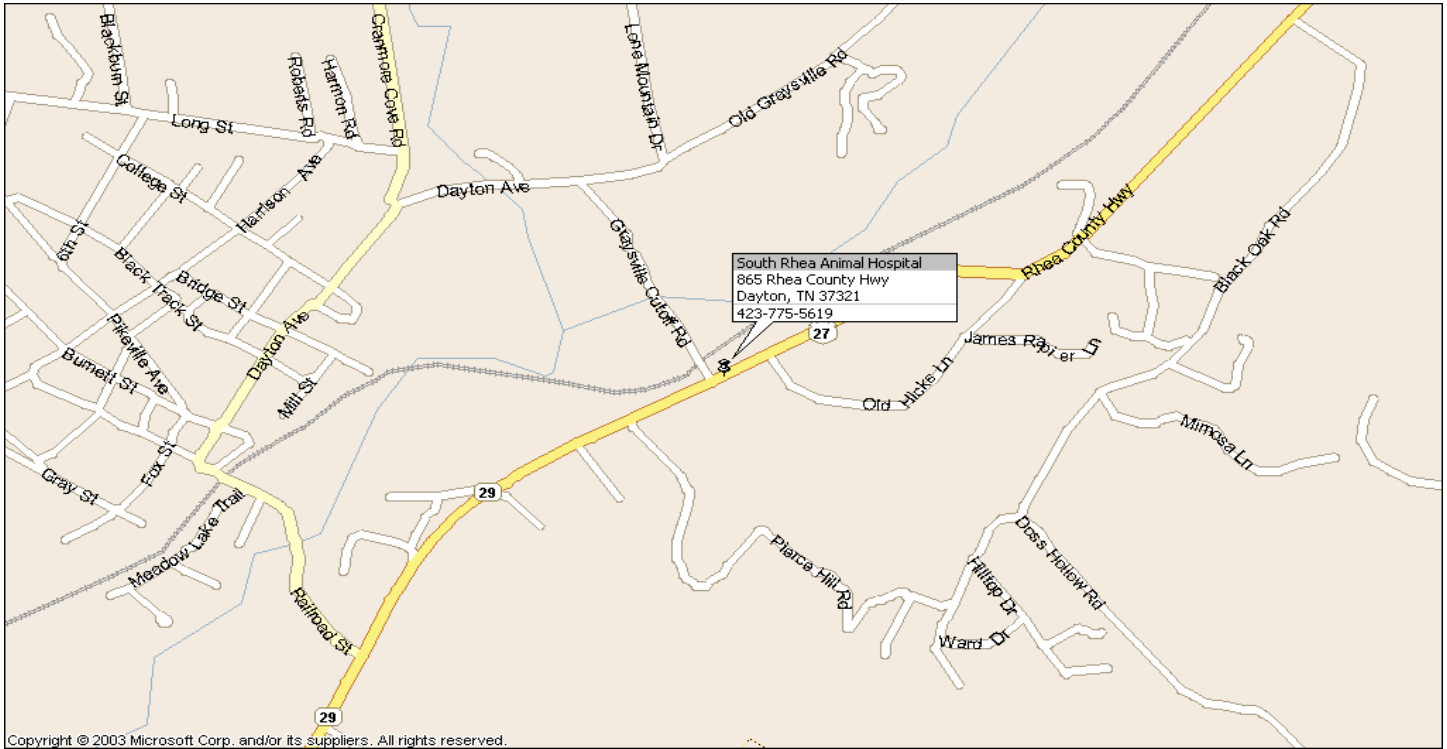

**South Rhea Animal Hospital - 865 Rhea County Highway, Dayton, TN 37321 - 423-775-5619**

Dr. Jeffrey Nix - Dr. Sherle Thompson <http://www.southernrhea.com/> [srah@southernrhea.com](mailto:srah@southernrhea.com) General Vet Practice, Orthopedics, OFA - Hours of Operation - M -Thurs 7 a.m.-7 p.m., Fri - 7 a.m.-5:30 p.m. Sat - 8 a.m. -1 p.m. 4 miles south of Dayton, TN on Hwy 27 - Referral person - Lisa Asbury - GDCA Member Closest Emergency Vet - Chattanooga Emergency Animal Hospital at (423) 698-4612 - 2612 Amnicola Hwy, Chattanooga, TN

**Chattanooga Emergency Animal Hospital - 2612 Amnicola Hwy - Chattanooga, TN 37406 423-698-4612**