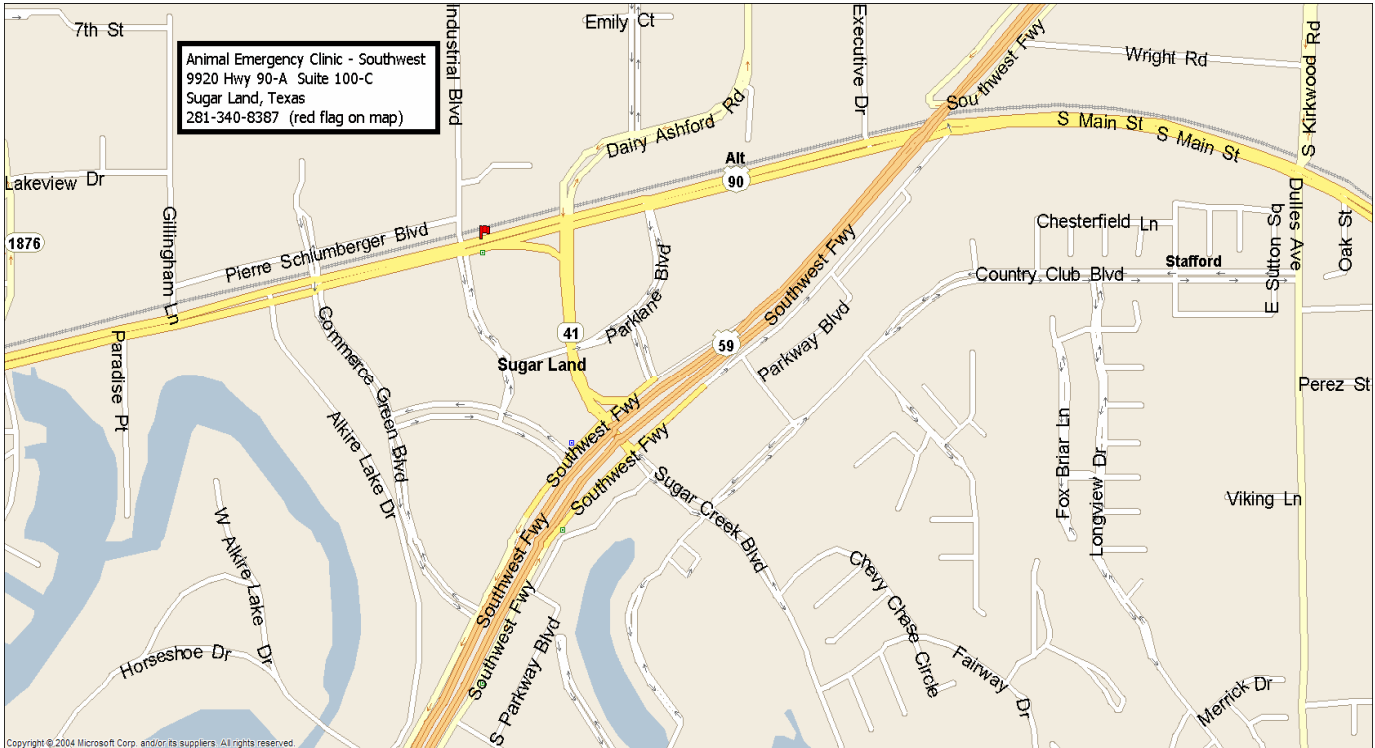

**Pet Vet Animal Hospital – 6763 Hwy 6 South – Suite1800 – Houston, Texas 77083 - (281) 561-0276**

**Dr. Kathy McLemore** - General Vet Practice but special interests in sports related injuries. The Pet Vet Animal Hospital on the west side of Houston is located at 6763 Highway 6 South, Suite 1800, at Bellaire Blvd. Access the hospital by going West on Bellaire Blvd. from the Sam Houston Tollway to Hwy.6 or going South on Hwy. 6 from I-10 West to Bellaire Blvd. Cross Streets are Bellaire and Hwy 6. [www.petvethospitals.com](http://www.petvethospitals.com) Hours: 7a.m. - 8p.m. Monday through Friday; 7a.m. - 5p.m. Saturday; 10a.m. - 2p.m. Sunday. Email: [petvet\\_hwy6@petvethospitals.com](mailto:petvet_hwy6@petvethospitals.com) Referred by Mira Schulte (Zeli).

**Animal Emergency Clinic-Southwest – 9920 Hwy 90-A – Sugar Land, TX. 281-340-8387** Cross Streets: Hwy 90 & Dairy Ashford/Sugar Creek – Hours: Mon-Thur 6 p.m.-8 a.m.; Fri, Sat, Sun – open 24 hours until 8 a.m. Monday. MOP: Credit Card, Check or Cash