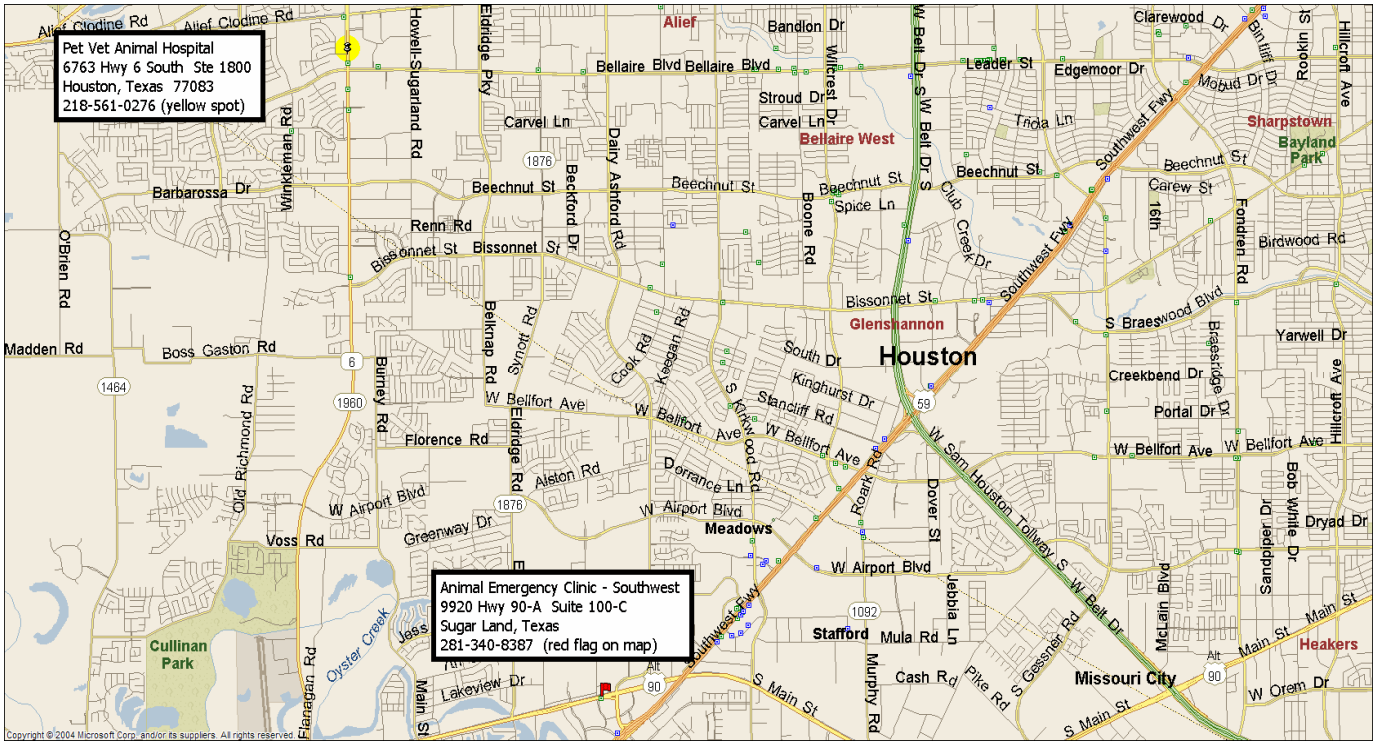

**Pet Vet Animal Hospital – 6763 Hwy 6 South – Suite1800 – Houston, Texas 77083 - (281) 561-0276**

**Dr. Kathy McLemore** - General Vet Practice but special interests in sports related injuries. The Pet Vet Animal Hospital on the west side of Houston is located at 6763 Highway 6 South, Suite 1800, at Bellaire Blvd. Access the hospital by going West on Bellaire Blvd. from the Sam Houston Tollway to Hwy.6 or going South on Hwy. 6 from I-10 West to Bellaire Blvd. Cross Streets are Bellaire and Hwy 6. [www.petvethospitals.com](http://www.petvethospitals.com) Hours: 7a.m. - 8p.m. Monday through Friday; 7a.m. - 5p.m. Saturday; 10a.m. - 2p.m. Sunday. Email: [petvet\\_hwy6@petvethospitals.com](mailto:petvet_hwy6@petvethospitals.com) Referred by Mira Schulte (Zeli).

**Animal Emergency Clinic-Southwest – 9920 Hwy 90-A – Sugar Land, TX. 281-340-8387** Cross Streets: Hwy 90 & Dairy Ashford/Sugar Creek – Hours: Mon-Thur 6 p.m.-8 a.m.; Fri, Sat, Sun – open 24 hours until 8 a.m. Monday. MOP: Credit Card, Check or Cash