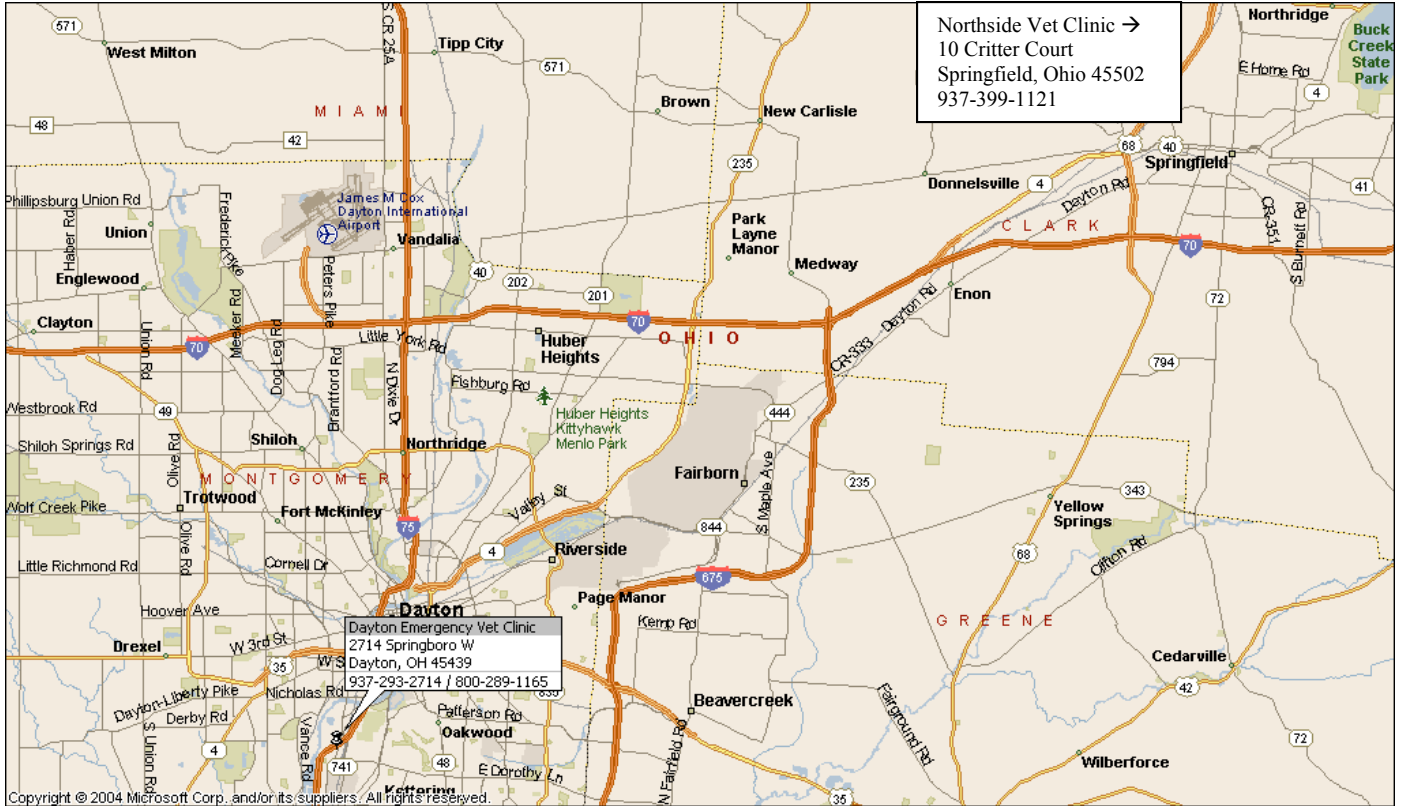

Northside Veterinary Clinic - 10 Critter Court - Springfield, Ohio 45502 - Dr. Dana C. King - 937-399-1121 - Hours: 8 a.m. - 6 p.m. Mon-Fri, 8 a.m. - 1 p.m. Sat. - Cross Streets: Bechtle Ave & Urbana Rd. - Services: General Vet Practice, Cancer, Ortho, CERF, OFA and Ear Cropping for large and small animals. MOP: Cr. Card, Check, Cash. They also have a very nice kennel - King's Kennel - 937-390-9999.

From the south, exit I-68 on to Hwy 41. Turn right (east) to Bechtle Rd, the left on Bechtle Rd, follow Bechtle Rd to Eagle City Rd., (Bechtle runs along the east side of the railroad tracks and dead ends into Eagle City Rd), turn right. Then turn left on Critter Court.

From the north, exit I-68 on to Hwy 334. Go left (east) to Hwy 72 (Urbana Rd). Go south to Eagle City Rd. Turn right on Critter Court.

Nearest Emergency Clinic - Dayton Emergency Veterinary Clinic, Inc. - 2714 Springboro Road West - Dayton, Ohio 45324 - 800-289-1165/937-293-2714 - Exit 50A - Hours: 6:30 p.m. to 7:45 a.m. Mon-Fri, Sat. Noon until Monday a.m. - 24 hours on holidays.