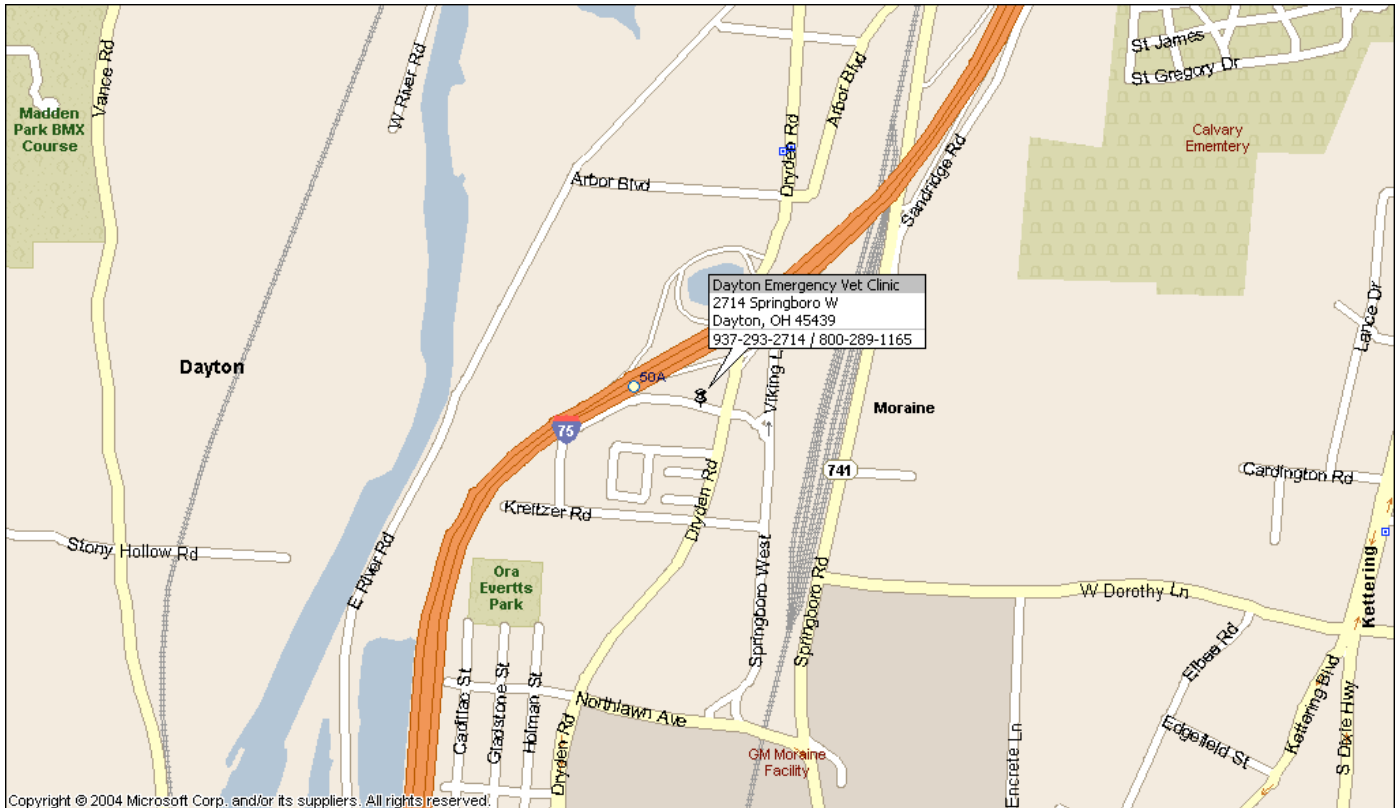

Northside Veterinary Clinic - 10 Critter Court - Springfield, Ohio 45502 - Dr. Dana C. King - 937-399-1121 - Hours: 8 a.m. - 6 p.m. Mon-Fri, 8 a.m. - 1 p.m. Sat. - Cross Streets: Bechtle Ave & Urbana Rd. - Services: General Vet Practice, Cancer, Ortho, CERF, OFA and Ear Cropping for large and small animals. MOP: Cr. Card, Check, Cash. They also have a very nice kennel - King's Kennel - 937-390-9999.

From the south, exit I-68 on to Hwy 41. Turn right (east) to Bechtle Rd, the left on Bechtle Rd, follow Bechtle Rd to Eagle City Rd., (Bechtle runs along the east side of the railroad tracks and dead ends into Eagle City Rd), turn right. Then turn left on Critter Court.

From the north, exit I-68 on to Hwy 334. Go left (east) to Hwy 72 (Urbana Rd). Go south to Eagle City Rd. Turn right on Critter Court.

Nearest Emergency Clinic - Dayton Emergency Veterinary Clinic, Inc. - 2714 Springboro Road West - Dayton, Ohio 45324 - 800-289-1165/937-293-2714 - Exit 50A - Hours: 6:30 p.m. to 7:45 a.m. Mon-Fri, Sat. Noon until Monday a.m. - 24 hours on holidays.