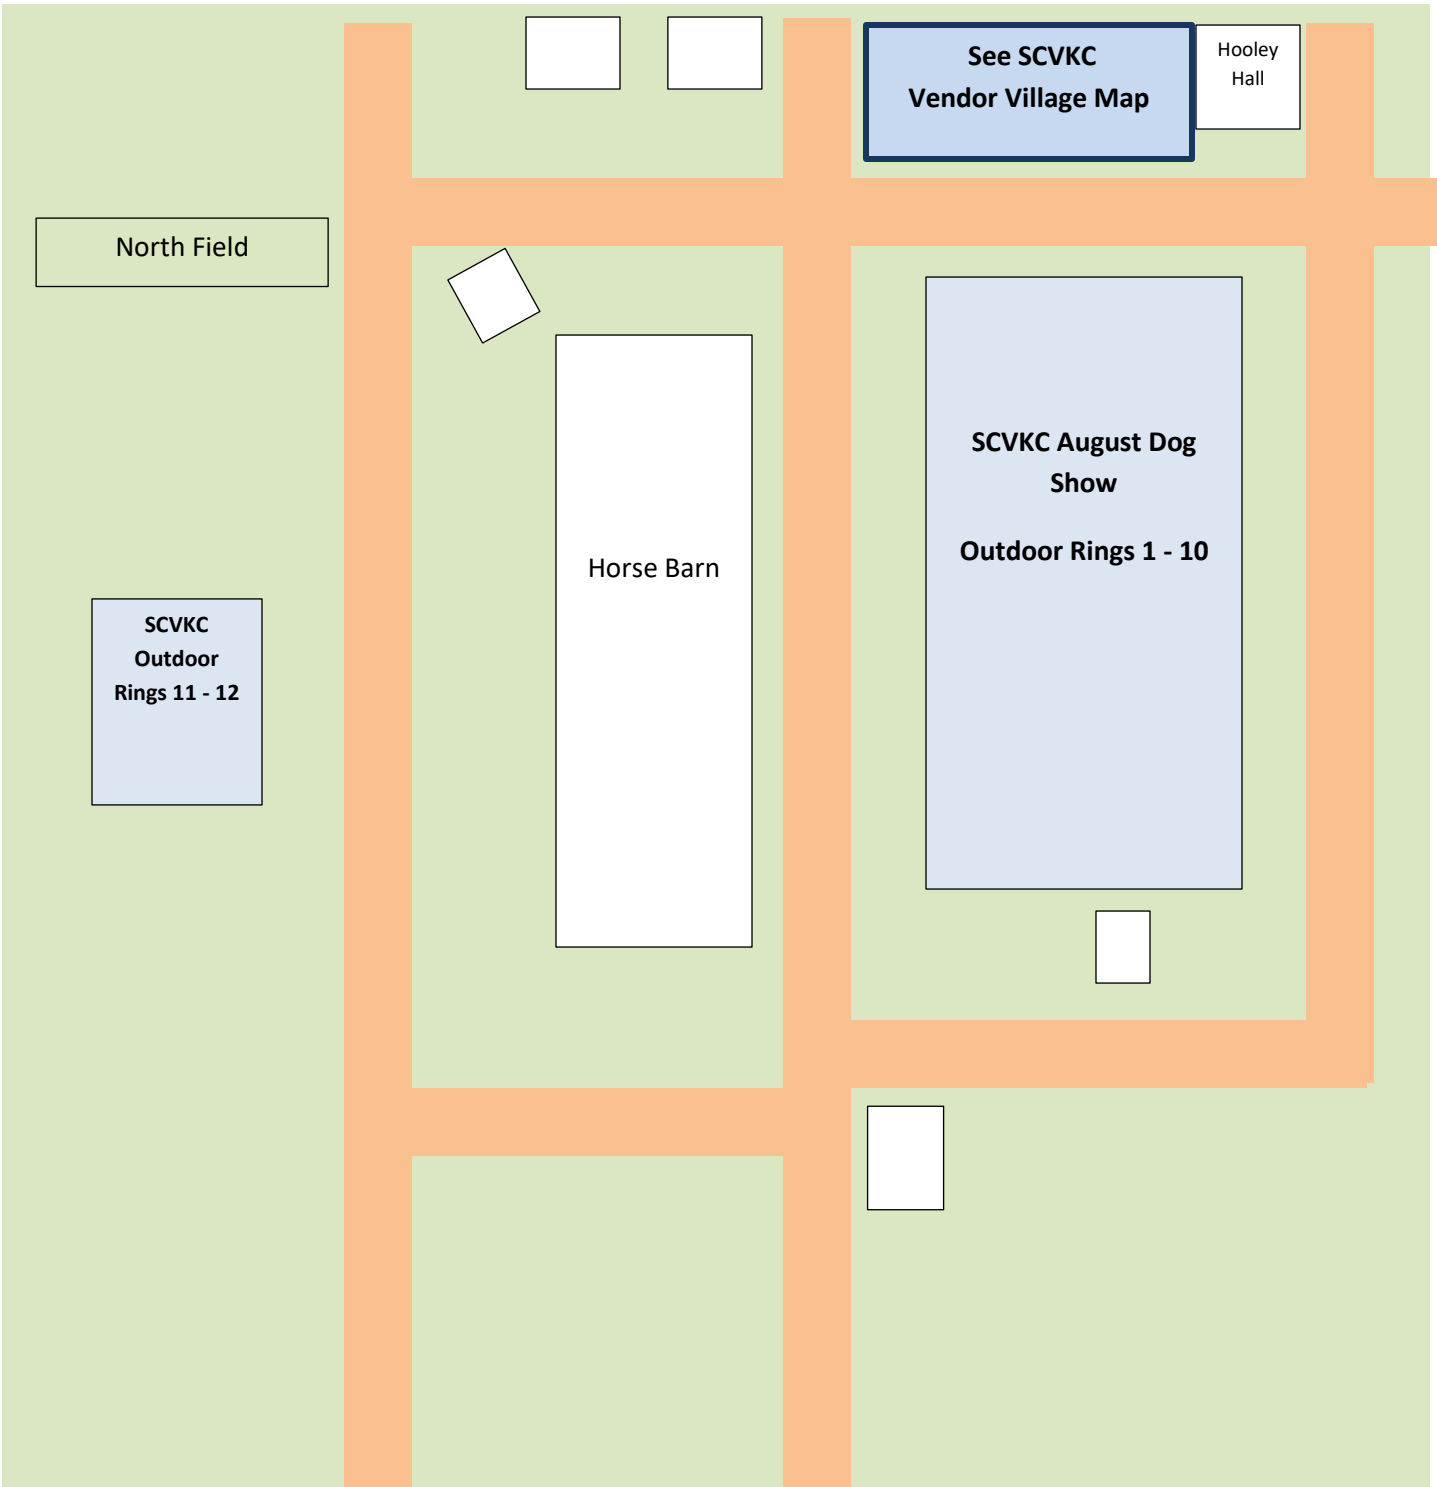

Vendor Parking Pass Required

Vendor Parking Pass Required in Shallow Ditch

SCVVC Vendor Village Map
Show Year: 2019

Map not to scale

Food Vendors

Road

Bridge

Vendor	Booth Space
Animal Accents	16
Barb's Designs	15
Chew My Antlers	26
Clean Living LLC	3
Collars For Canines	4
Color Street	19
Contemporary Designs	22
Deborah's Sacred Healing Therapy	10
Espana Silk	33
Firefighters With PTSD	31
Four Paws Gourmet	18
FurChamp	1
Fuzzywumpets	27
Great River Spine and Sport & Chiro Paws	35
Isle of Dogs	6
Jack's Snack Shack	30
Life Circles Healing	12
Lularoe	24
Neora & G. Kae Rocks	14
Neu N Sharp	8
Nona Jolene LLC	7
North Country Hemp Oil & Community Acupuncture	9
North Paws Canine Services	25
North Star Miniature American Shepherd Club Raffle	36
Northern Lights Greyhound Adoption	21
Paw Print Genetics	11
Pete's Potato Blossom	37
Pre-Furred Clothing: Animal Inn Junior Handlers Fund	13
Pro-Mohs-Proline Pet Products	20
Puppy Parachute Co.	29
Ranger's Homestyle Fudge	28
Rico's Pet Supply	34
Ruhland's Strudel Haus	38
The Salsa Spot	32
The Treat Shop	5
Toni Bijoux - Toni Tails	2
Tuffy's Pet Foods/NutriSource	23
Witchwynds Designs	17

SCVKC Show Vendors are located in the Vendor Village
Show Year: 2019

Map not to scale

Food Vendors