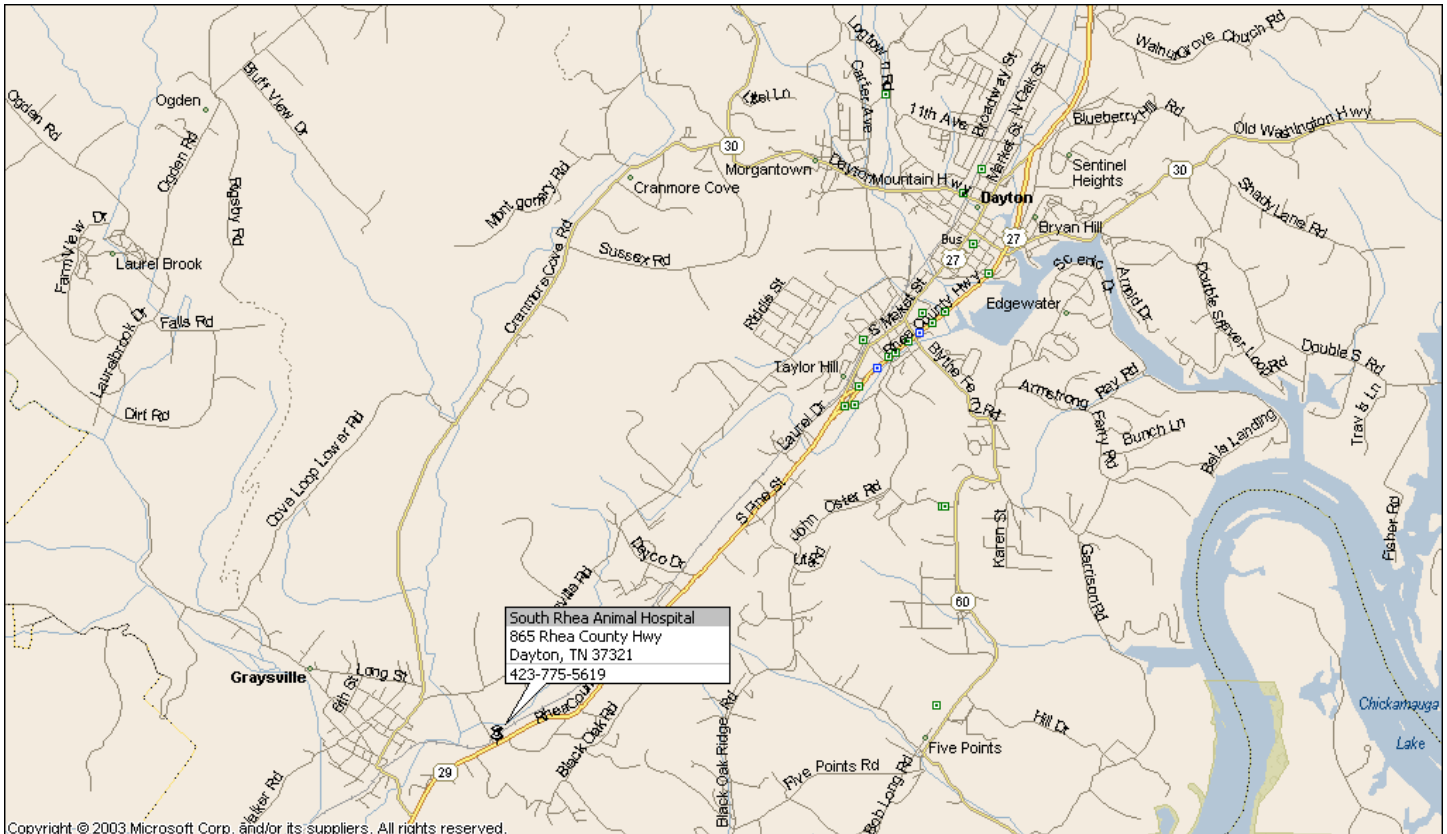

South Rhea Animal Hospital - 865 Rhea County Highway, Dayton, TN 37321 - 423-775-5619

Dr. Jeffrey Nix - Dr. Sherle Thompson <http://www.southrhea.com/> srah@southrhea.com General Vet Practice, Orthopedics, OFA - Hours of Operation - M -Thurs 7 a.m.-7 p.m., Fri - 7 a.m.-5:30 p.m. Sat - 8 a.m. -1 p.m. 4 miles south of Dayton, TN on Hwy 27 - Referral person - Lisa Asbury - GDCA Member Closest Emergency Vet - Chattanooga Emergency Animal Hospital at (423) 698-4612 - 2612 Amnicola Hwy, Chattanooga, TN

Chattanooga Emergency Animal Hospital - 2612 Amnicola Hwy - Chattanooga, TN 37406 423-698-4612