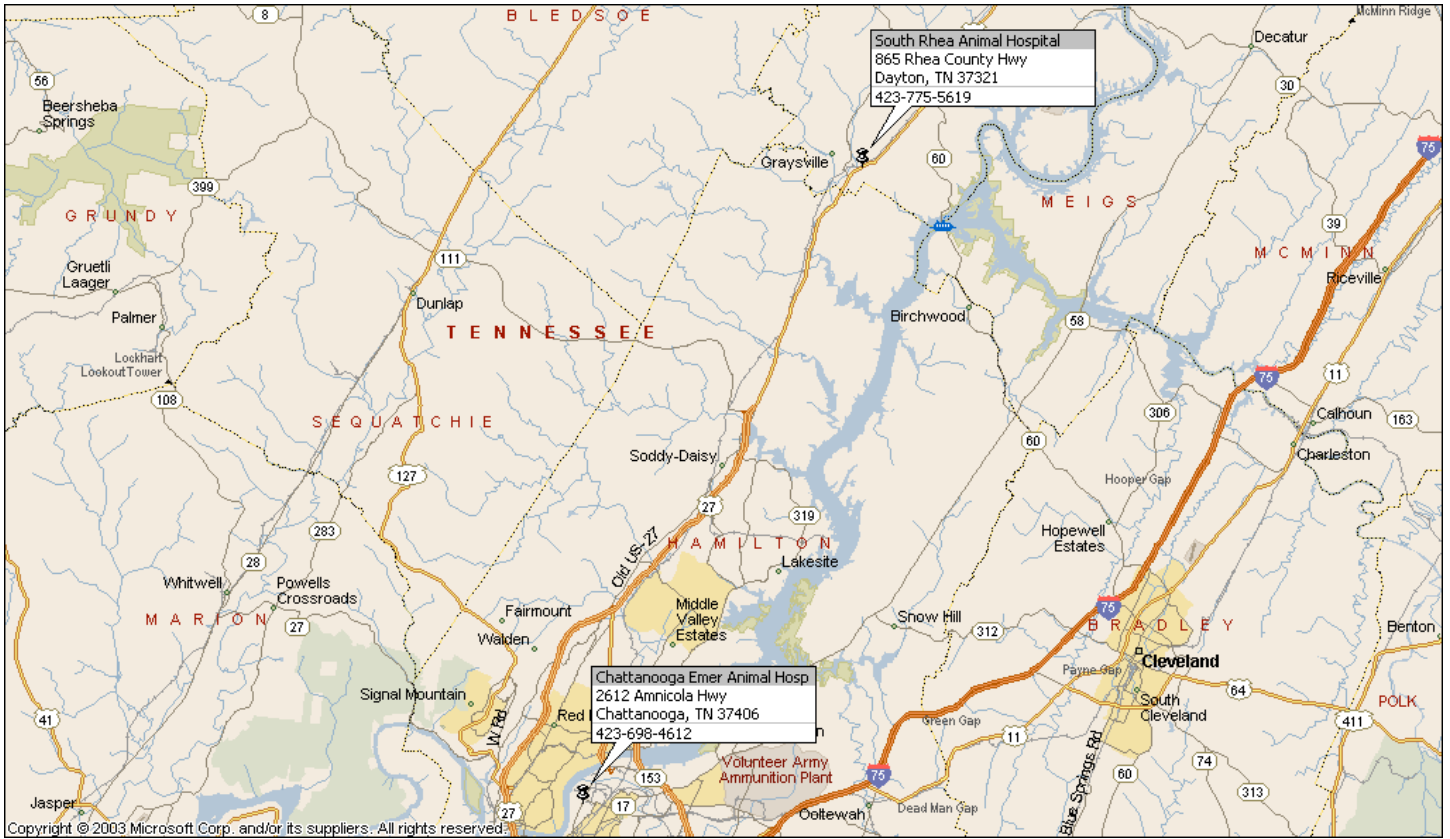

South Rhea Animal Hospital - 865 Rhea County Highway, Dayton, TN 37321 - 423-775-5619

Dr. Jeffrey Nix - Dr. Sherle Thompson <http://www.southrhea.com/> srah@southrhea.com General Vet Practice, Orthopedics, OFA - Hours of Operation - M -Thurs 7 a.m.-7 p.m., Fri - 7 a.m.-5:30 p.m. Sat - 8 a.m. -1 p.m. 4 miles south of Dayton, TN on Hwy 27 - Referral person - Lisa Asbury - GDCA Member Closest Emergency Vet - Chattanooga Emergency Animal Hospital at (423) 698-4612 - 2612 Amnicola Hwy, Chattanooga, TN