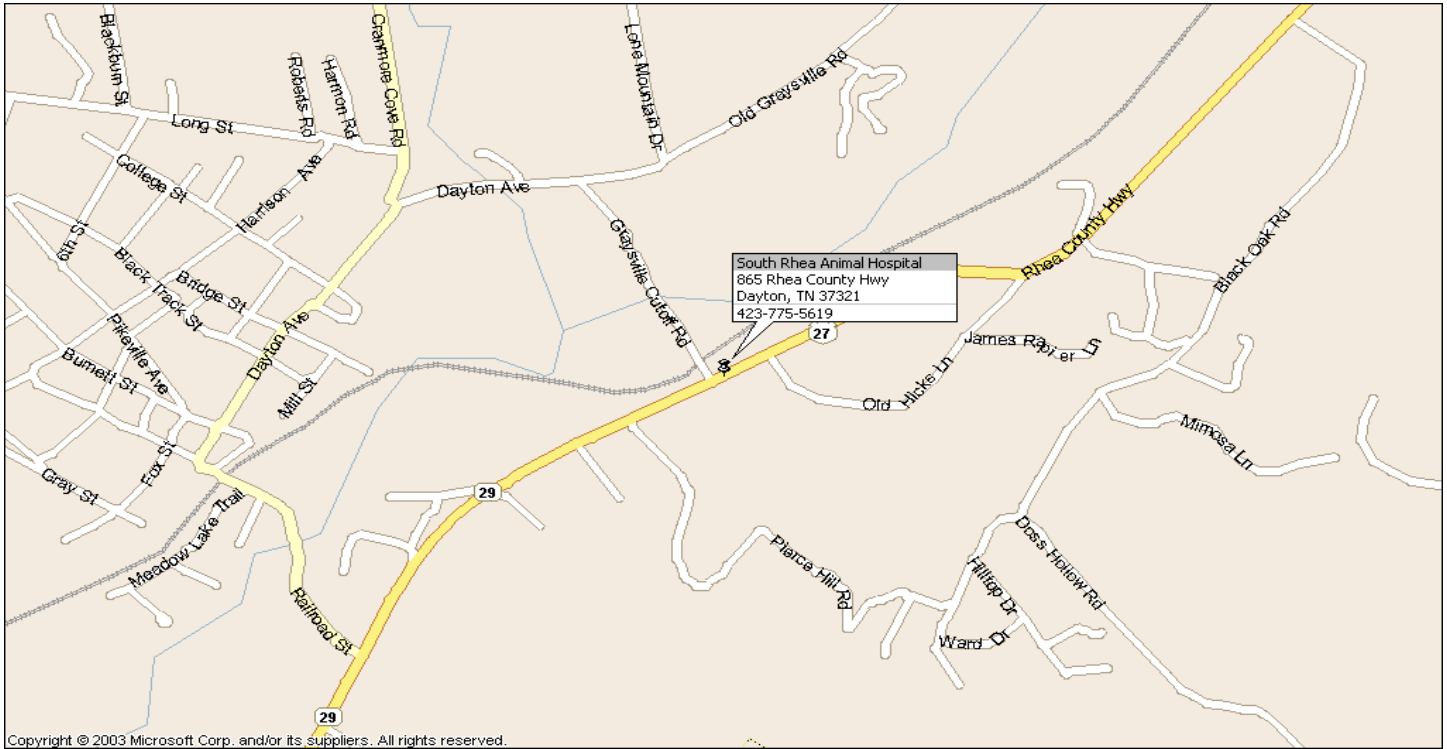

South Rhea Animal Hospital - 865 Rhea County Highway, Dayton, TN 37321 - 423-775-5619

Dr. Jeffrey Nix - Dr. Sherle Thompson <http://www.southrhea.com/> srah@southrhea.com General Vet Practice, Orthopedics, OFA - Hours of Operation - M -Thurs 7 a.m.-7 p.m., Fri - 7 a.m.-5:30 p.m. Sat - 8 a.m. -1 p.m. 4 miles south of Dayton, TN on Hwy 27 - Referral person - Lisa Asbury - GDCA Member Closest Emergency Vet - Chattanooga Emergency Animal Hospital at (423) 698-4612 - 2612 Amnicola Hwy, Chattanooga, TN

Chattanooga Emergency Animal Hospital - 2612 Amnicola Hwy - Chattanooga, TN 37406 423-698-4612