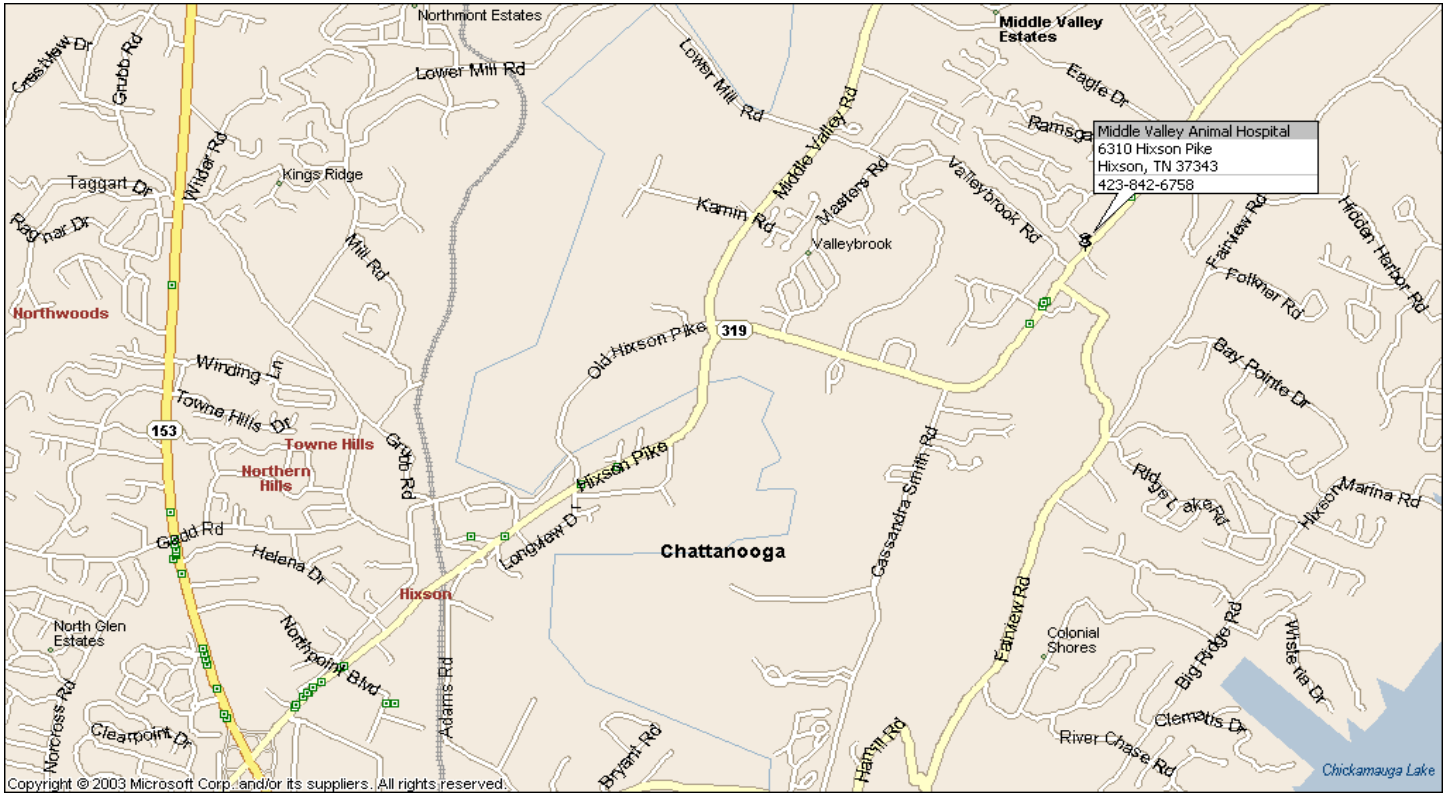

**Middle Valley Animal Hospital** - 6310 Hixson Pike - Hixson, TN 37343 - 423-842-6758 - Dr. Kevin Ade, Dr. Debra Hester, Dr. Amanda Wojtalik, Dr. Alison Gussack, Dr. Jana Reaves - General Vet Practice, Bloat, Cancer, Ortho, Cardio, OFA and Ultrasound. Hours of Operation M-F 7 a.m. 7 p.m. Sat. 8 a.m.- 1 p.m. Major Cross Streets - Hixson Pike (Hwy 319) and Big Ridge Rd. Closest Emergency Vet - **Chattanooga Emergency Animal Hospital** at (423) 698-4612 Referred by Lisa Asbury -GDCA member <http://www.mvahtn.petplace.com/>

Copyright © 2003 Microsoft Corp. and/or its suppliers. All rights reserved.

**Chattanooga Emergency Animal Hospital (423) 698-4612 2612 Amnicola Hwy - Chattanooga, TN 37406**

Copyright © 2003 Microsoft Corp. and/or its suppliers. All rights reserved.