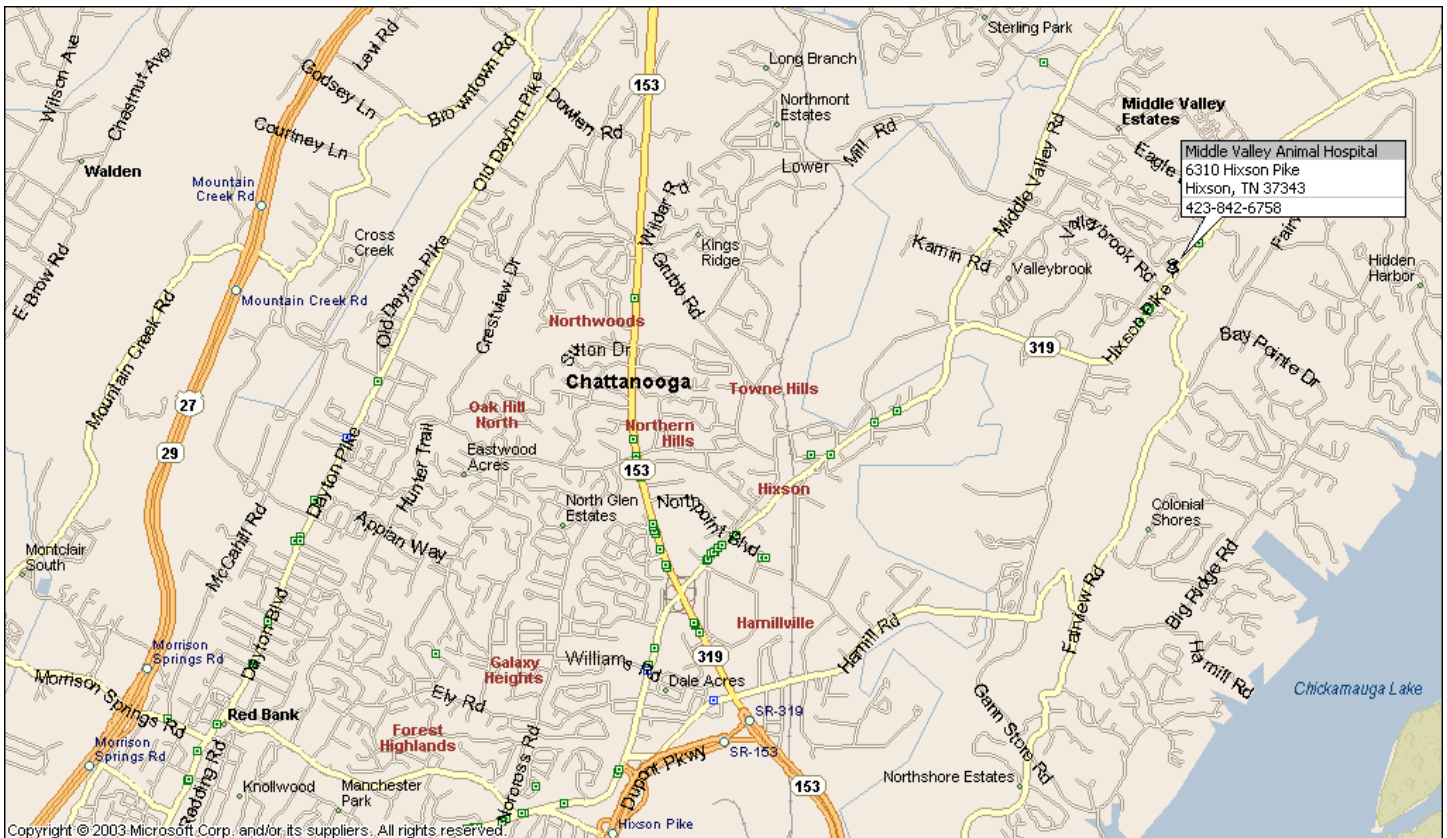

**Middle Valley Animal Hospital** - 6310 Hixson Pike - Hixson, TN 37343 - 423-842-6758 - Dr. Kevin Ade, Dr. Debra Hester, Dr. Amanda Wojtalik, Dr. Alison Gussack, Dr. Jana Reaves - General Vet Practice, Bloat, Cancer, Ortho, Cardio, OFA and Ultrasound. Hours of Operation M-F 7 a.m. 7 p.m. Sat. 8 a.m.- 1 p.m. Major Cross Streets - Hixson Pike (Hwy 319) and Big Ridge Rd. Closest Emergency Vet - **Chattanooga Emergency Animal Hospital** at (423) 698-4612 Referred by Lisa Asbury -GDCA member <http://www.mvahtn.petplace.com/>

Copyright © 2003 Microsoft Corp. and/or its suppliers. All rights reserved.

**Chattanooga Emergency Animal Hospital (423) 698-4612 2612 Amnicola Hwy - Chattanooga, TN 37406**

Copyright © 2003 Microsoft Corp. and/or its suppliers. All rights reserved.