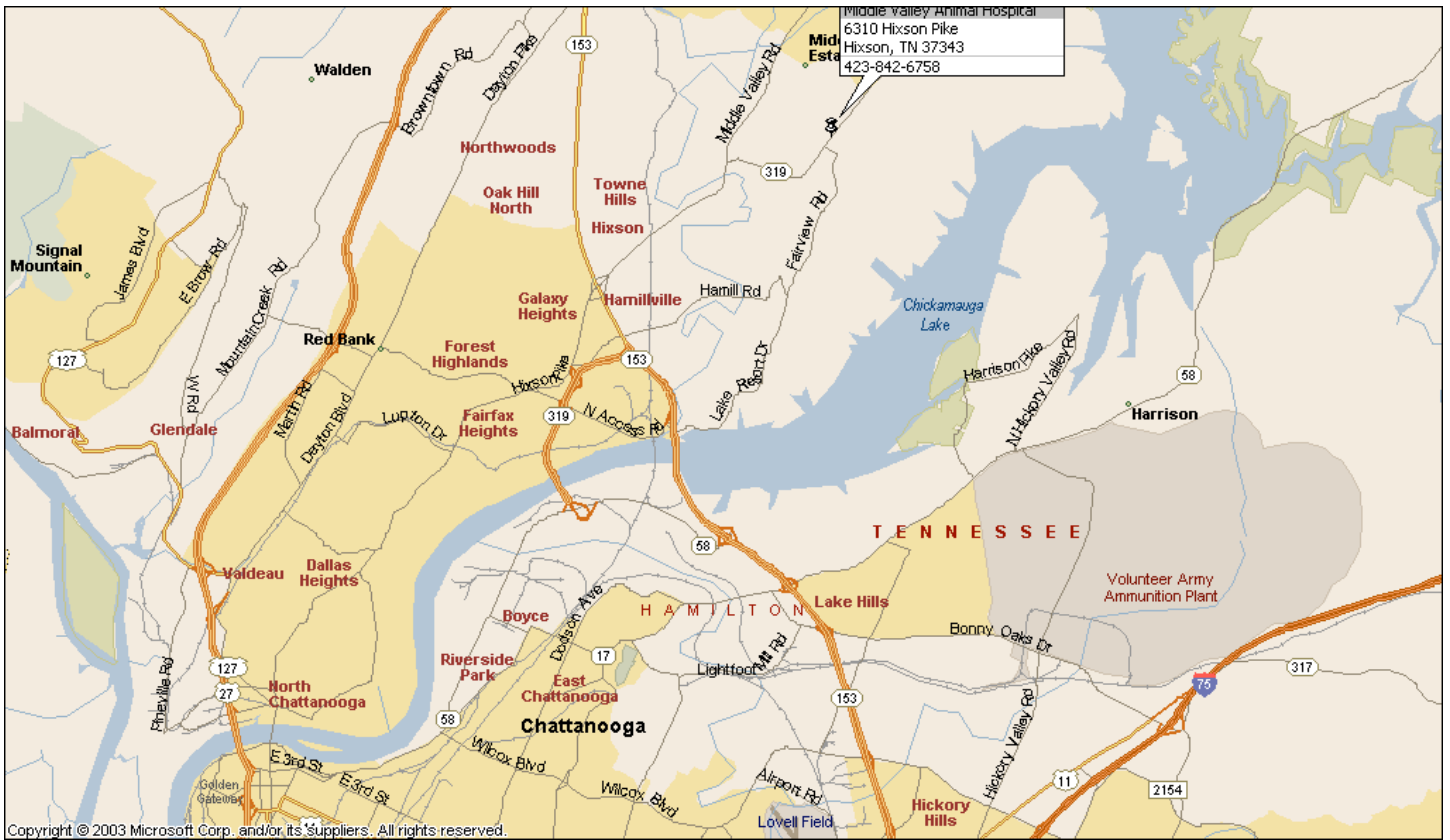

**Middle Valley Animal Hospital** - 6310 Hixson Pike - Hixson, TN 37343 - 423-842-6758 - Dr. Kevin Ade, Dr. Debra Hester, Dr. Amanda Wojtalik, Dr. Alison Gussack, Dr. Jana Reaves - General Vet Practice, Bloat, Cancer, Ortho, Cardio, OFA and Ultrasound. Hours of Operation M-F 7 a.m. 7 p.m. Sat. 8 a.m.- 1 p.m. Major Cross Streets - Hixson Pike (Hwy 319) and Big Ridge Rd. Closest Emergency Vet - **Chattanooga Emergency Animal Hospital** at (423) 698-4612 Referred by Lisa Asbury -GDCA member <http://www.mvahtn.petplace.com/>

Copyright © 2003 Microsoft Corp. and/or its suppliers. All rights reserved.

**Chattanooga Emergency Animal Hospital (423) 698-4612 2612 Amnicola Hwy - Chattanooga, TN 37406**

Copyright © 2003 Microsoft Corp. and/or its suppliers. All rights reserved.